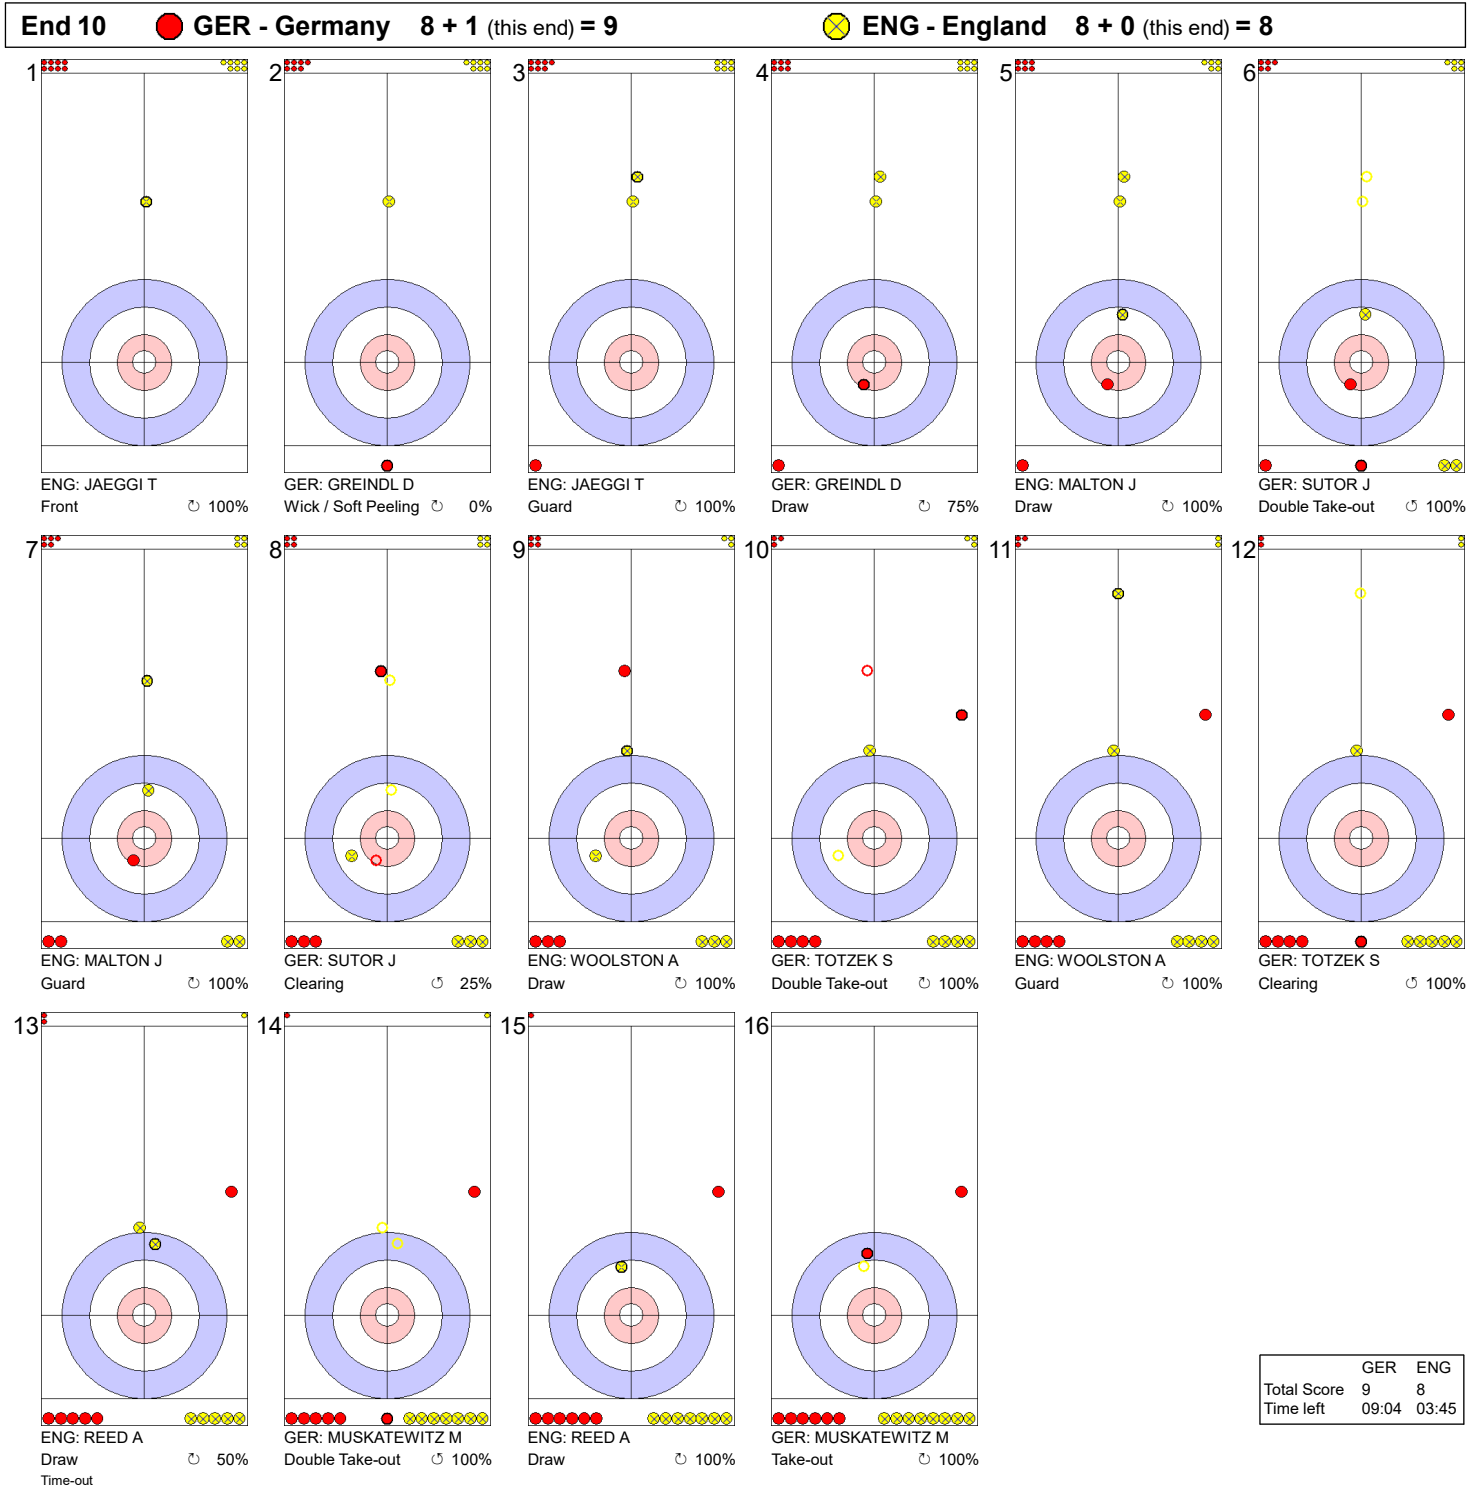

Game - Shot by Shot

Legend:
 Clockwise
 Counter-clockwise
 - Not considered

Game - Shot by Shot

Legend:
 Clockwise
 Counter-clockwise
 - Not considered

Game - Shot by Shot

Legend:
 Clockwise
 Counter-clockwise
 - Not considered

Game - Shot by Shot

Legend:
 ⌚ Clockwise ⌚ Counter-clockwise - Not considered