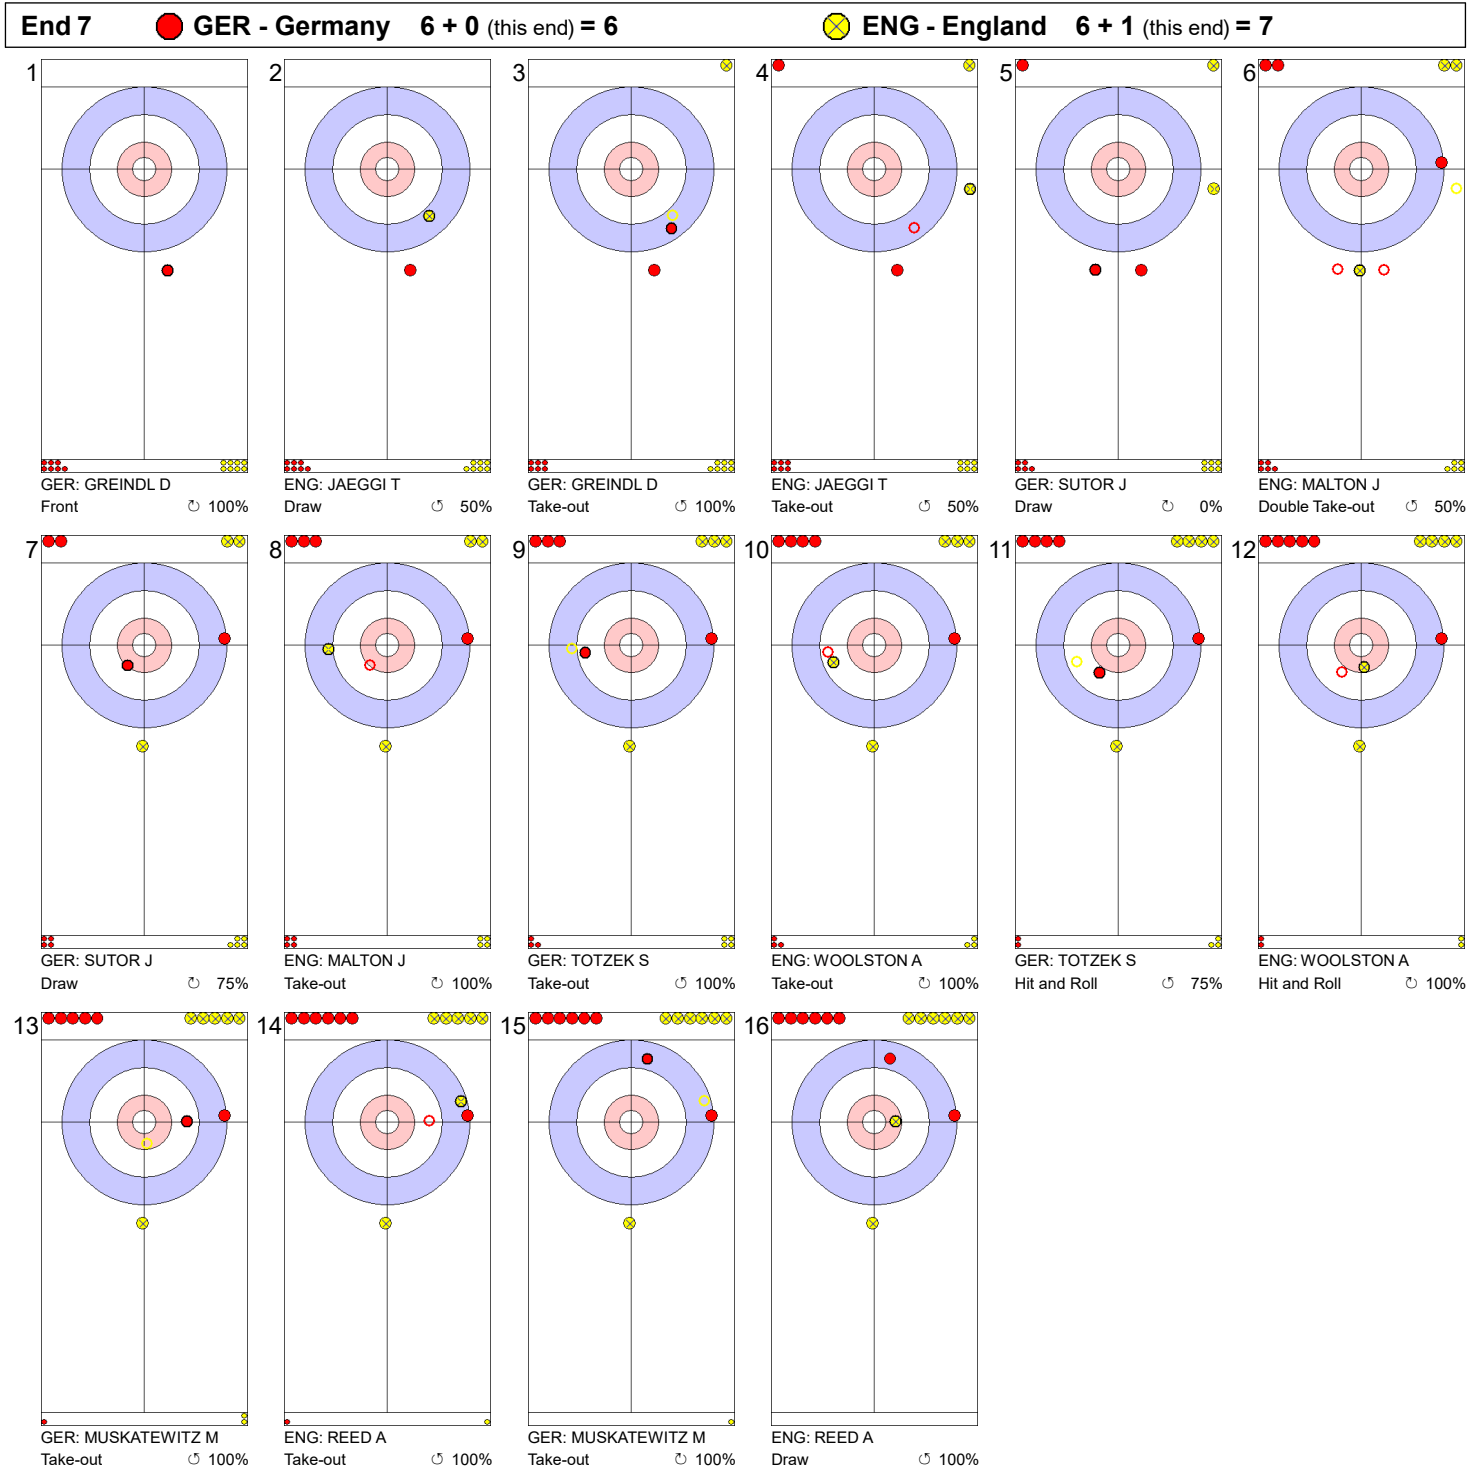

Game - Shot by Shot

Legend:
 Clockwise
 Counter-clockwise
 - Not considered

Game - Shot by Shot

Legend:
 Clockwise
 Counter-clockwise
 - Not considered

Game - Shot by Shot

Legend:
 Clockwise
 Counter-clockwise
 - Not considered

Game - Shot by Shot

Legend:
 ⌚ Clockwise ⌚ Counter-clockwise - Not considered