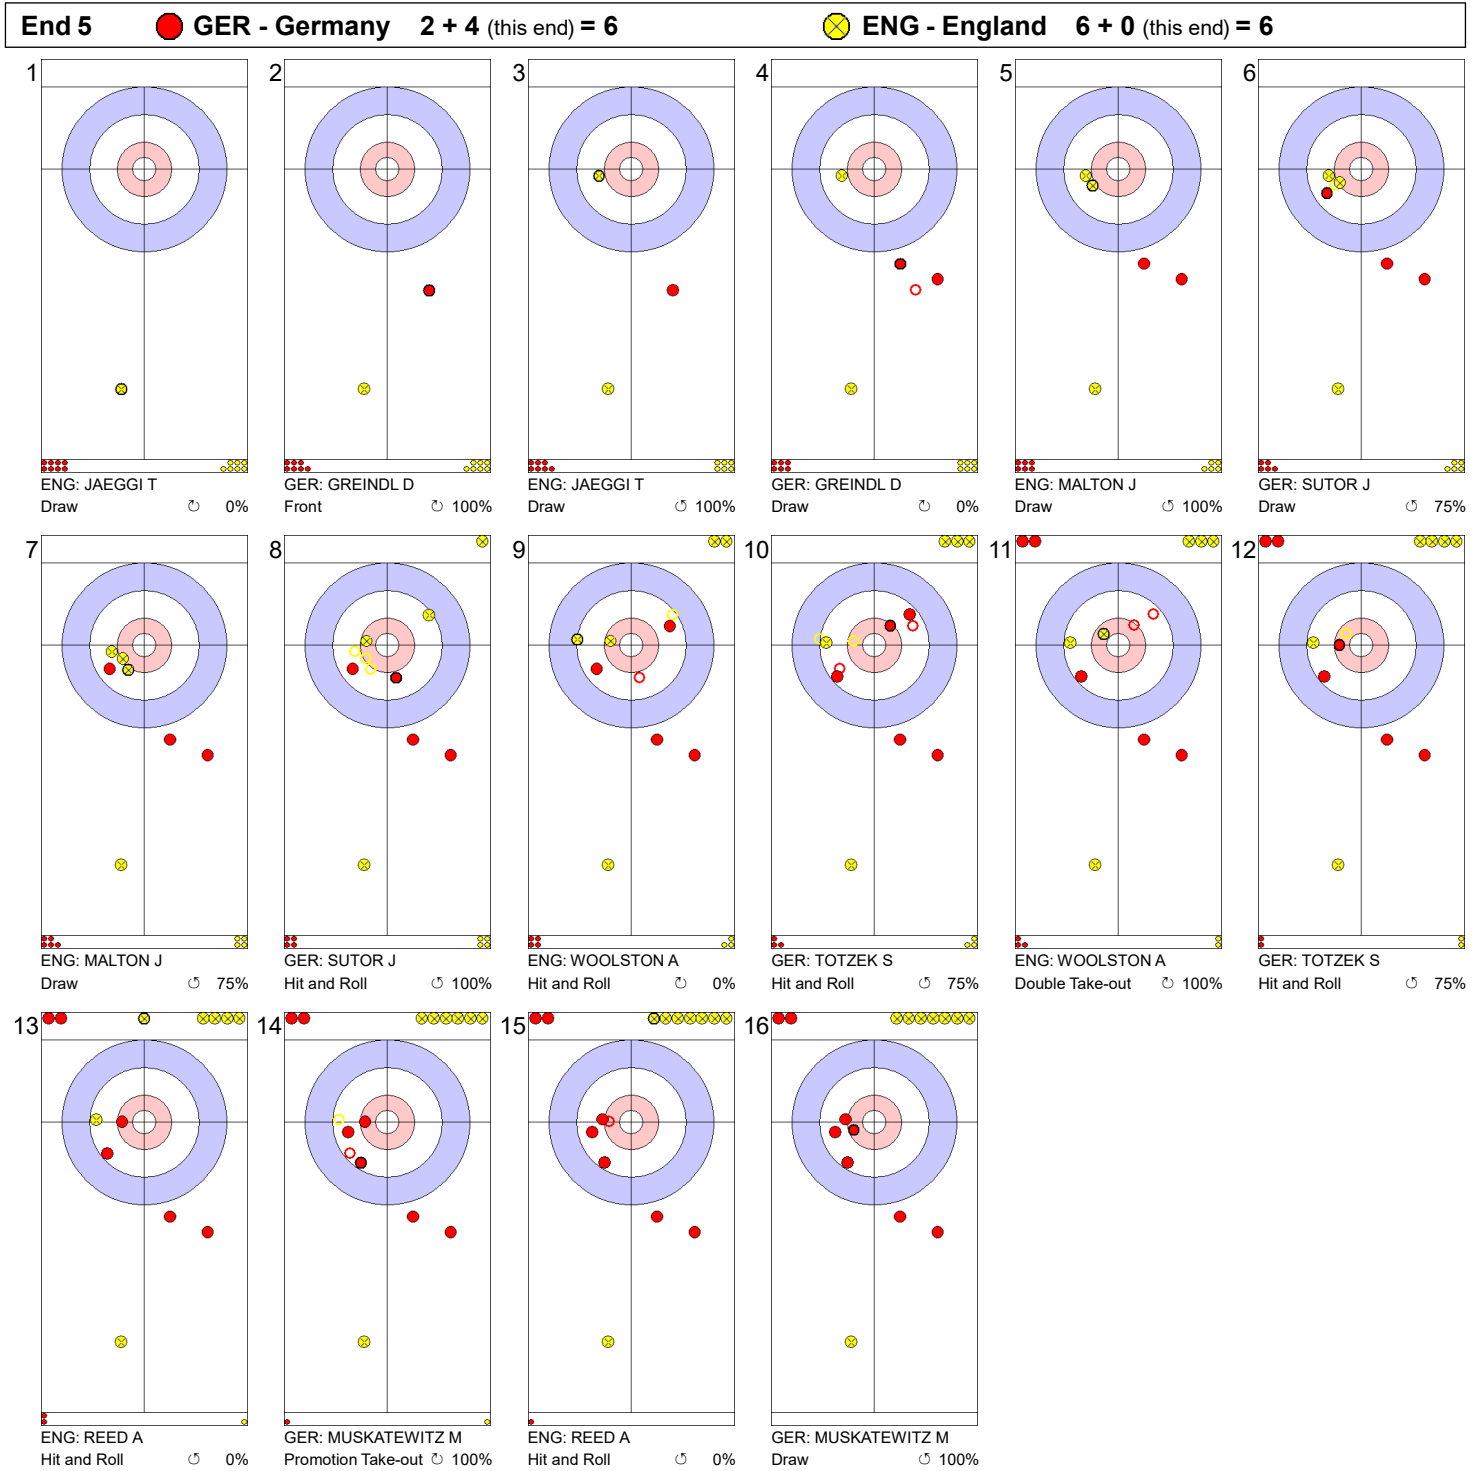

Game - Shot by Shot

Legend:
 Clockwise
 Counter-clockwise
 - Not considered

Game - Shot by Shot

Legend:
 Clockwise
 Counter-clockwise
 - Not considered

Game - Shot by Shot

Legend:
 Clockwise
 Counter-clockwise
 - Not considered

Game - Shot by Shot

Legend:
 ⌚ Clockwise ⌚ Counter-clockwise - Not considered