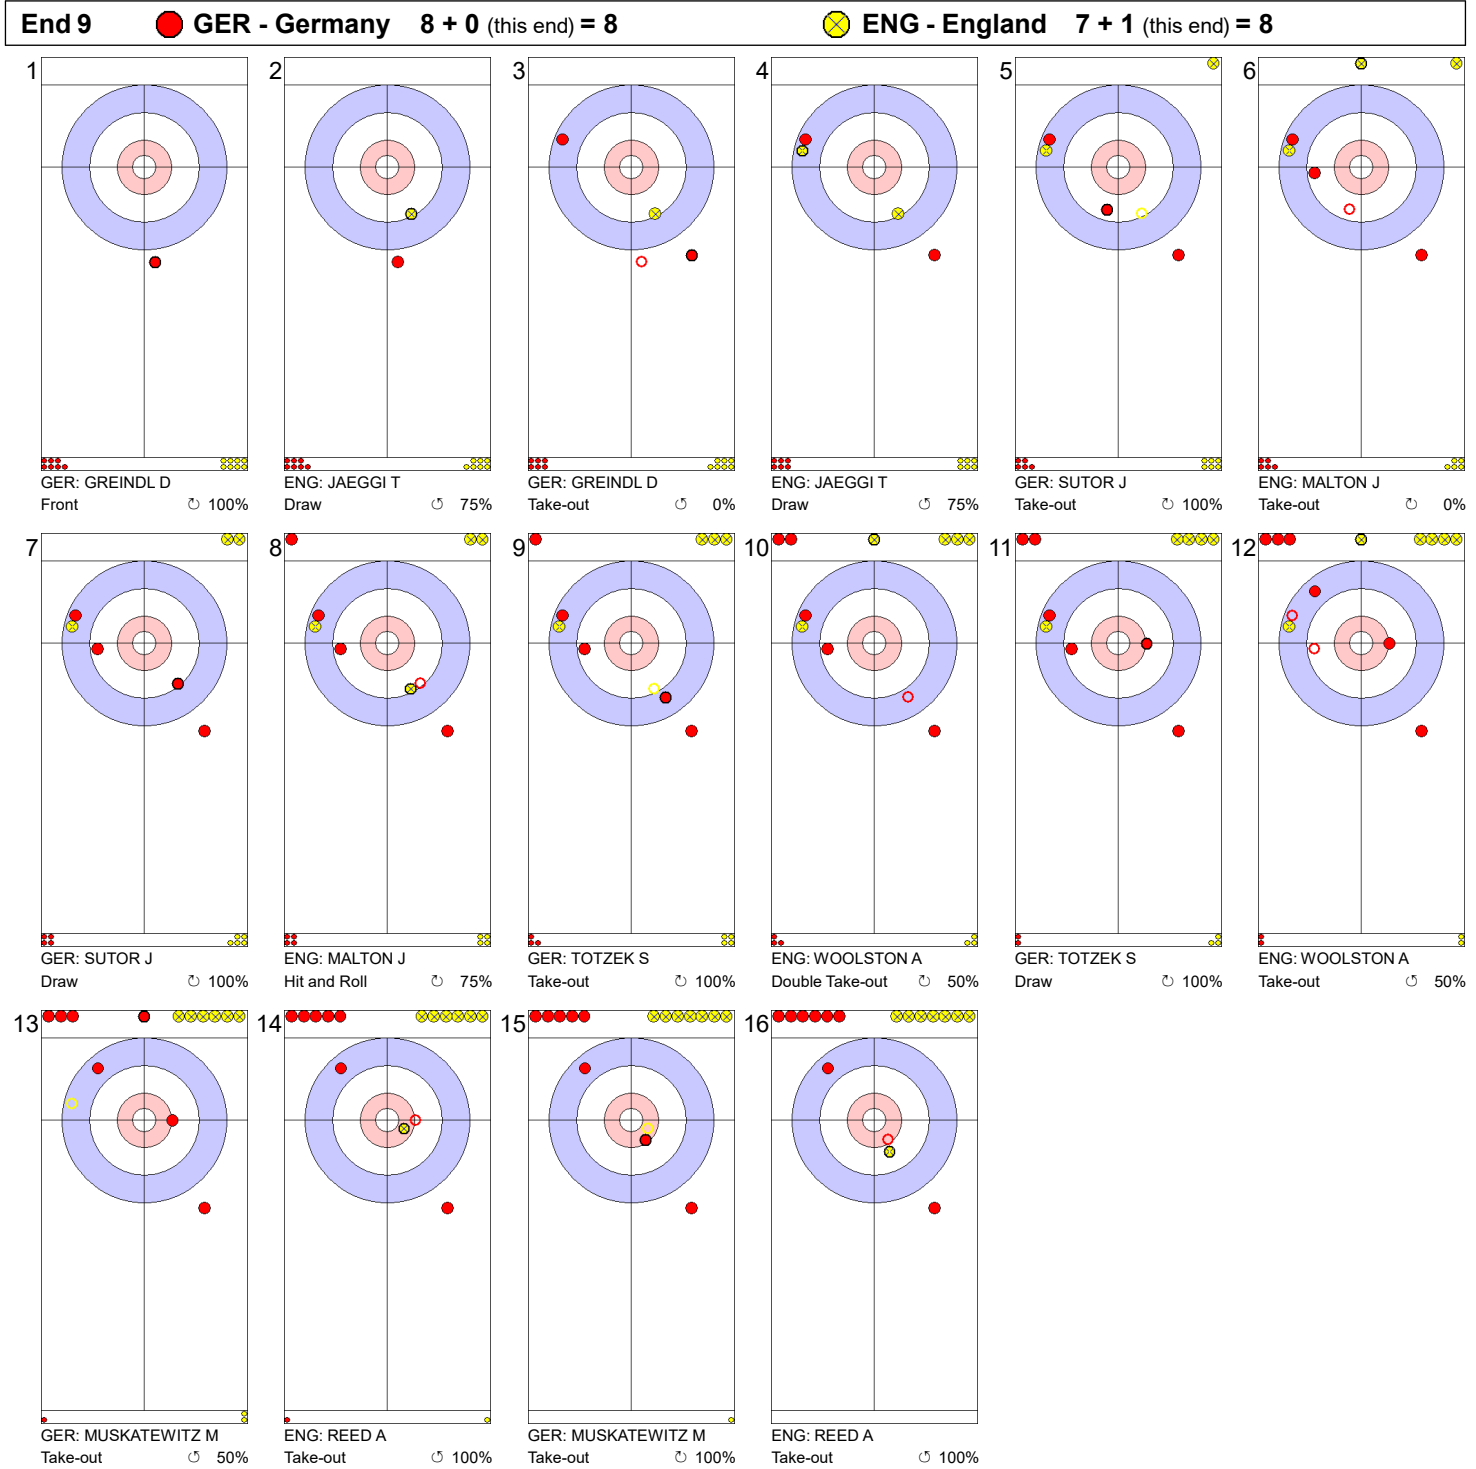

Game - Shot by Shot

Legend:
 Clockwise
 Counter-clockwise
 - Not considered

Game - Shot by Shot

Legend:
 Clockwise
 Counter-clockwise
 - Not considered

Game - Shot by Shot

Legend:
 Clockwise
 Counter-clockwise
 - Not considered

Game - Shot by Shot

Legend:
 ⌚ Clockwise ⌚ Counter-clockwise - Not considered