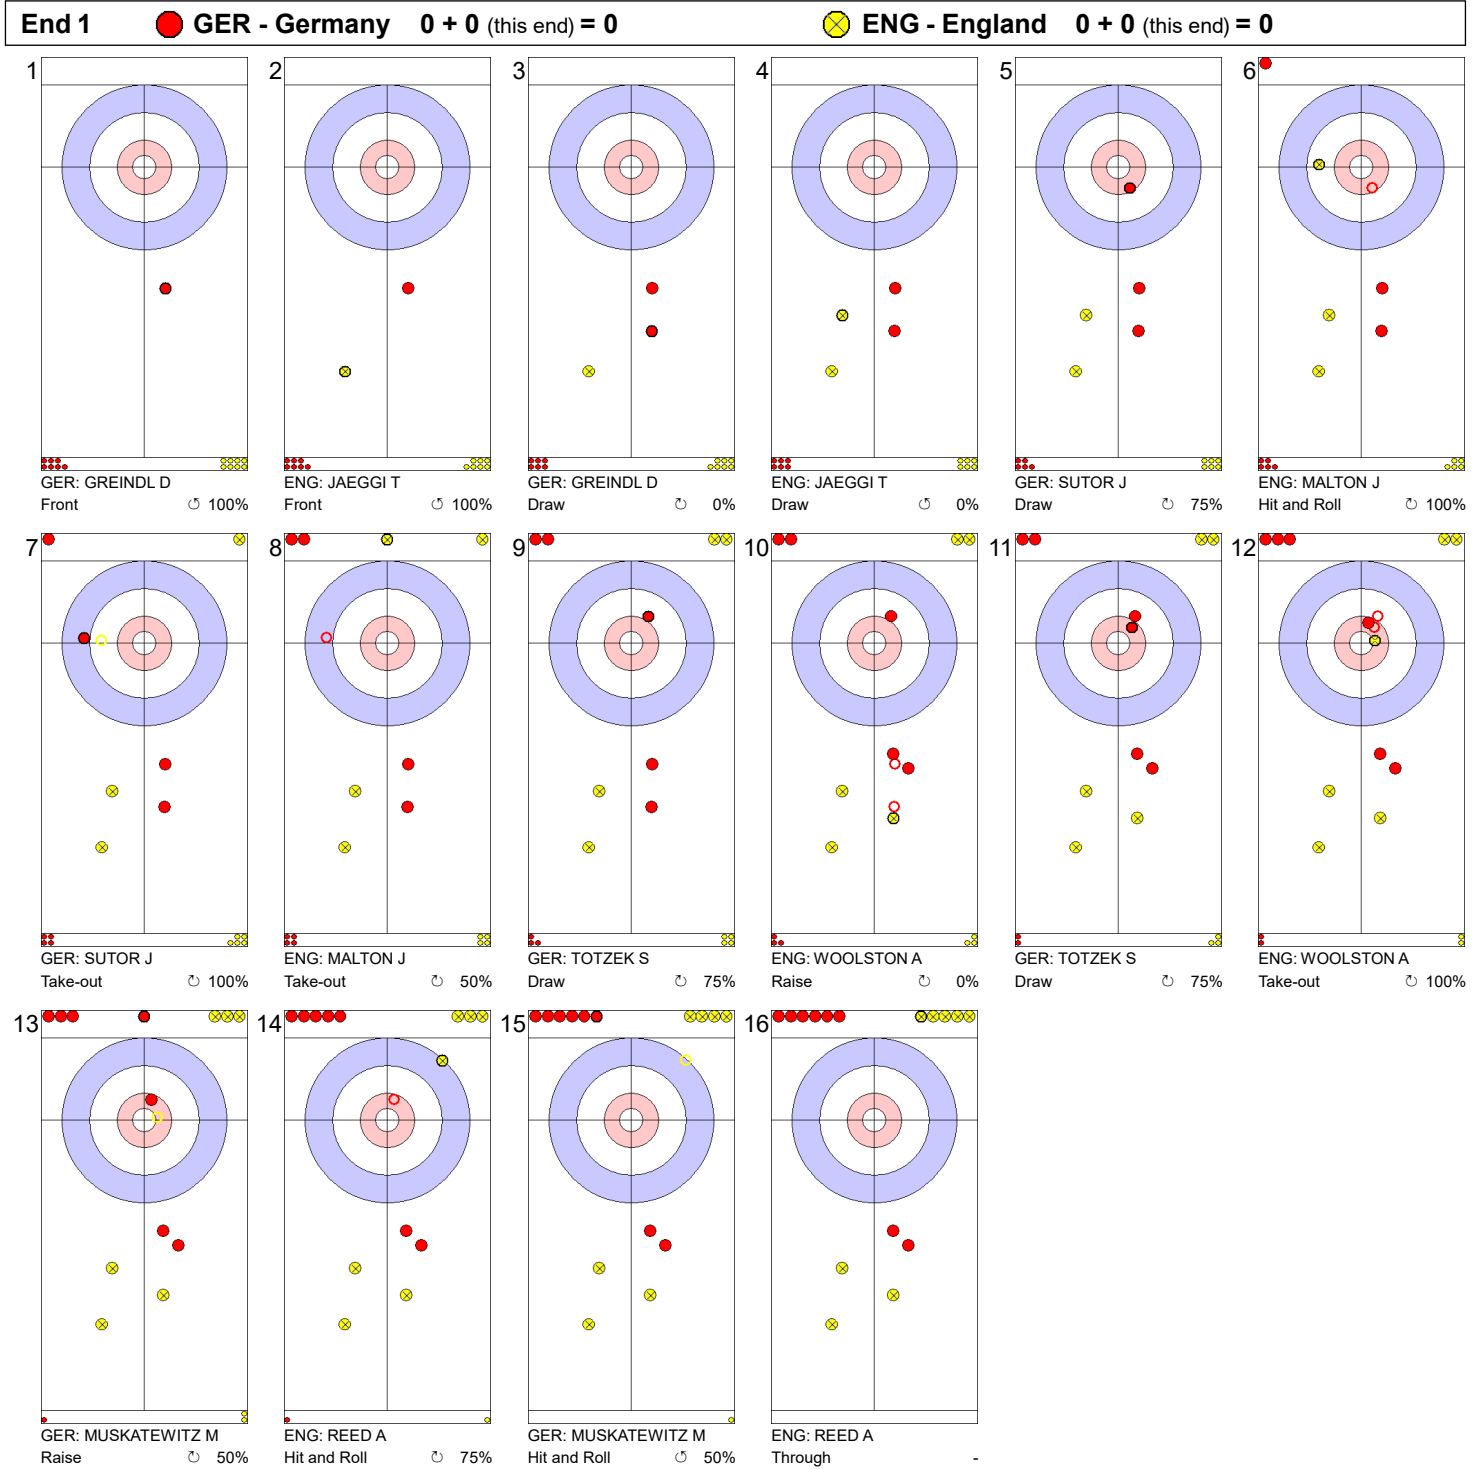

Game - Shot by Shot

Legend:
 Clockwise
 Counter-clockwise
 - Not considered

Game - Shot by Shot

Legend:
 Clockwise
 Counter-clockwise
 - Not considered

Game - Shot by Shot

Legend:
 Clockwise
 Counter-clockwise
 - Not considered

Game - Shot by Shot

Legend:
 ⌚ Clockwise ⌚ Counter-clockwise - Not considered