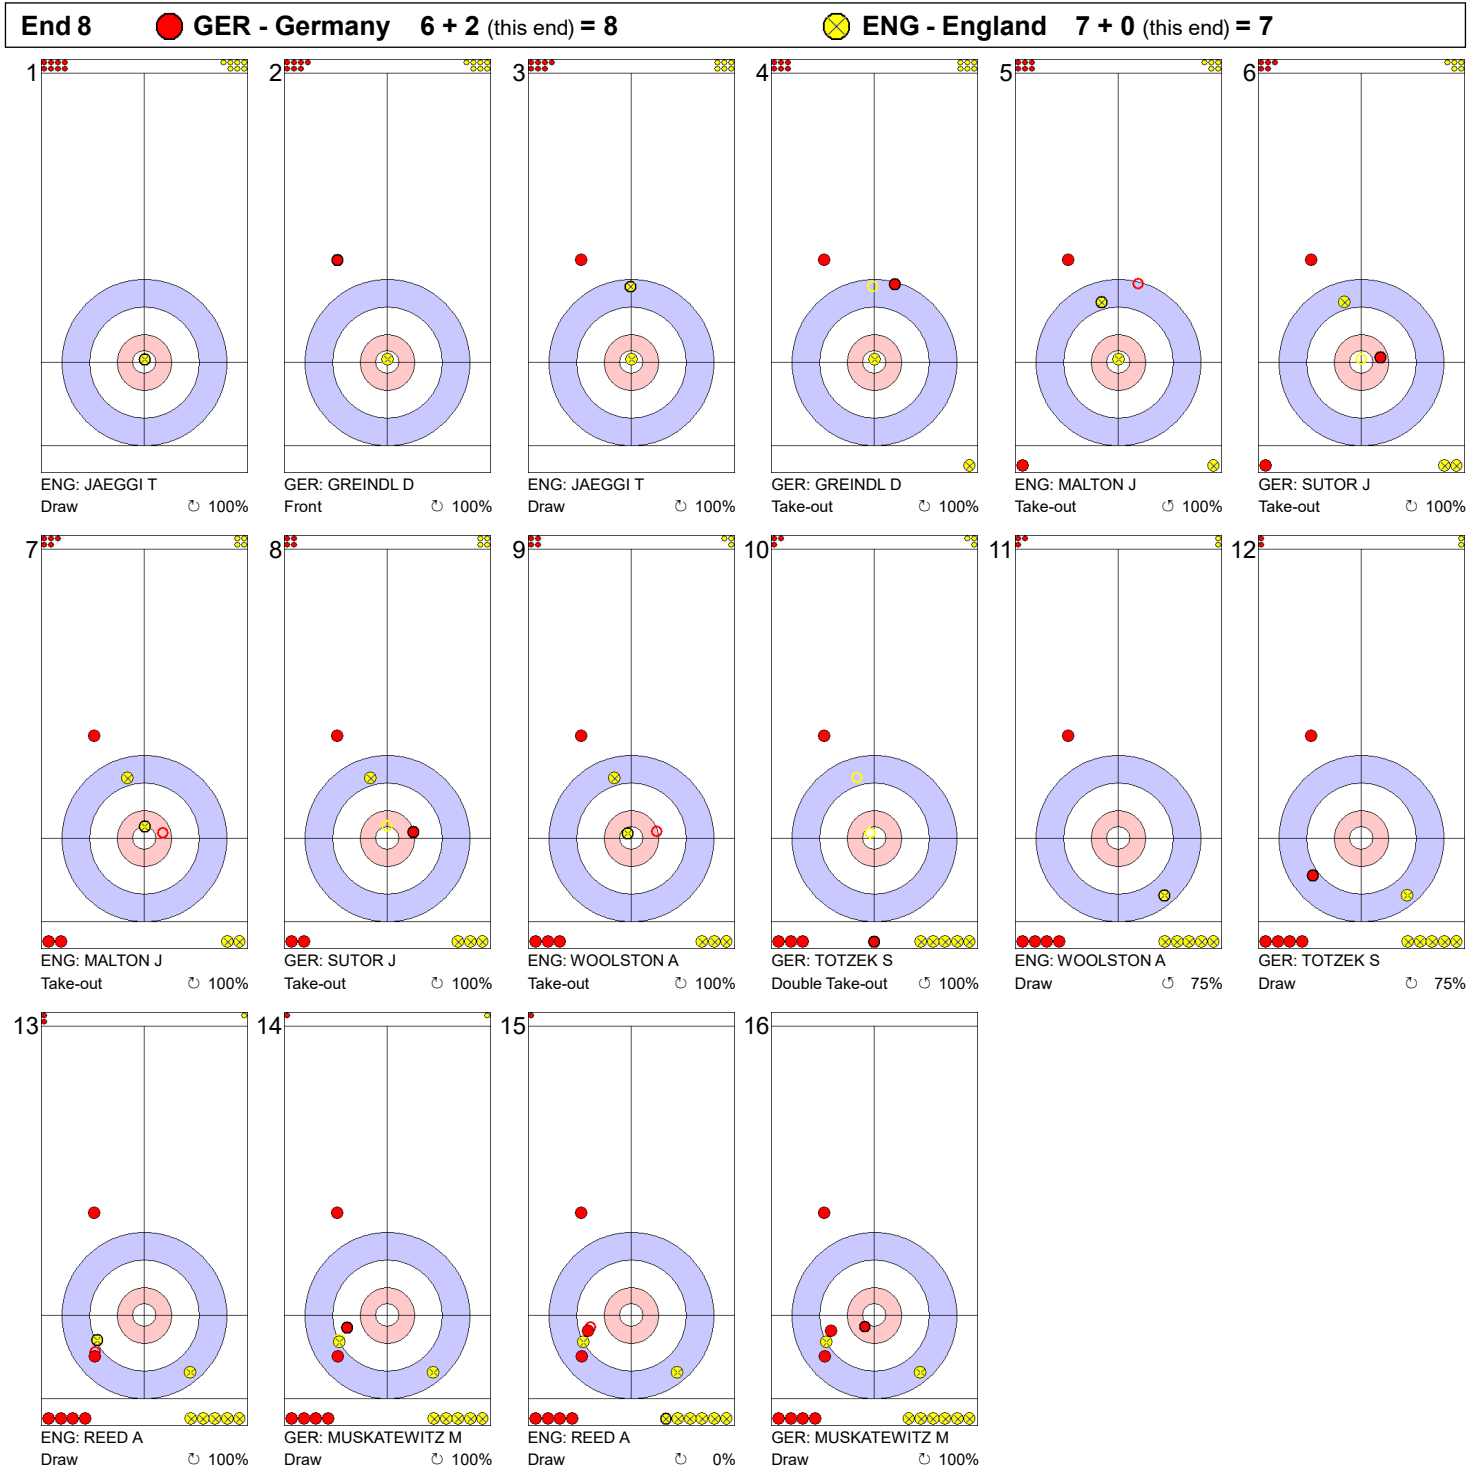

Game - Shot by Shot

Legend:
 Clockwise
 Counter-clockwise
 - Not considered

Game - Shot by Shot

Legend:
 Clockwise
 Counter-clockwise
 - Not considered

Game - Shot by Shot

Legend:
 Clockwise
 Counter-clockwise
 - Not considered

Game - Shot by Shot

Legend:
 ⌚ Clockwise ⌚ Counter-clockwise - Not considered