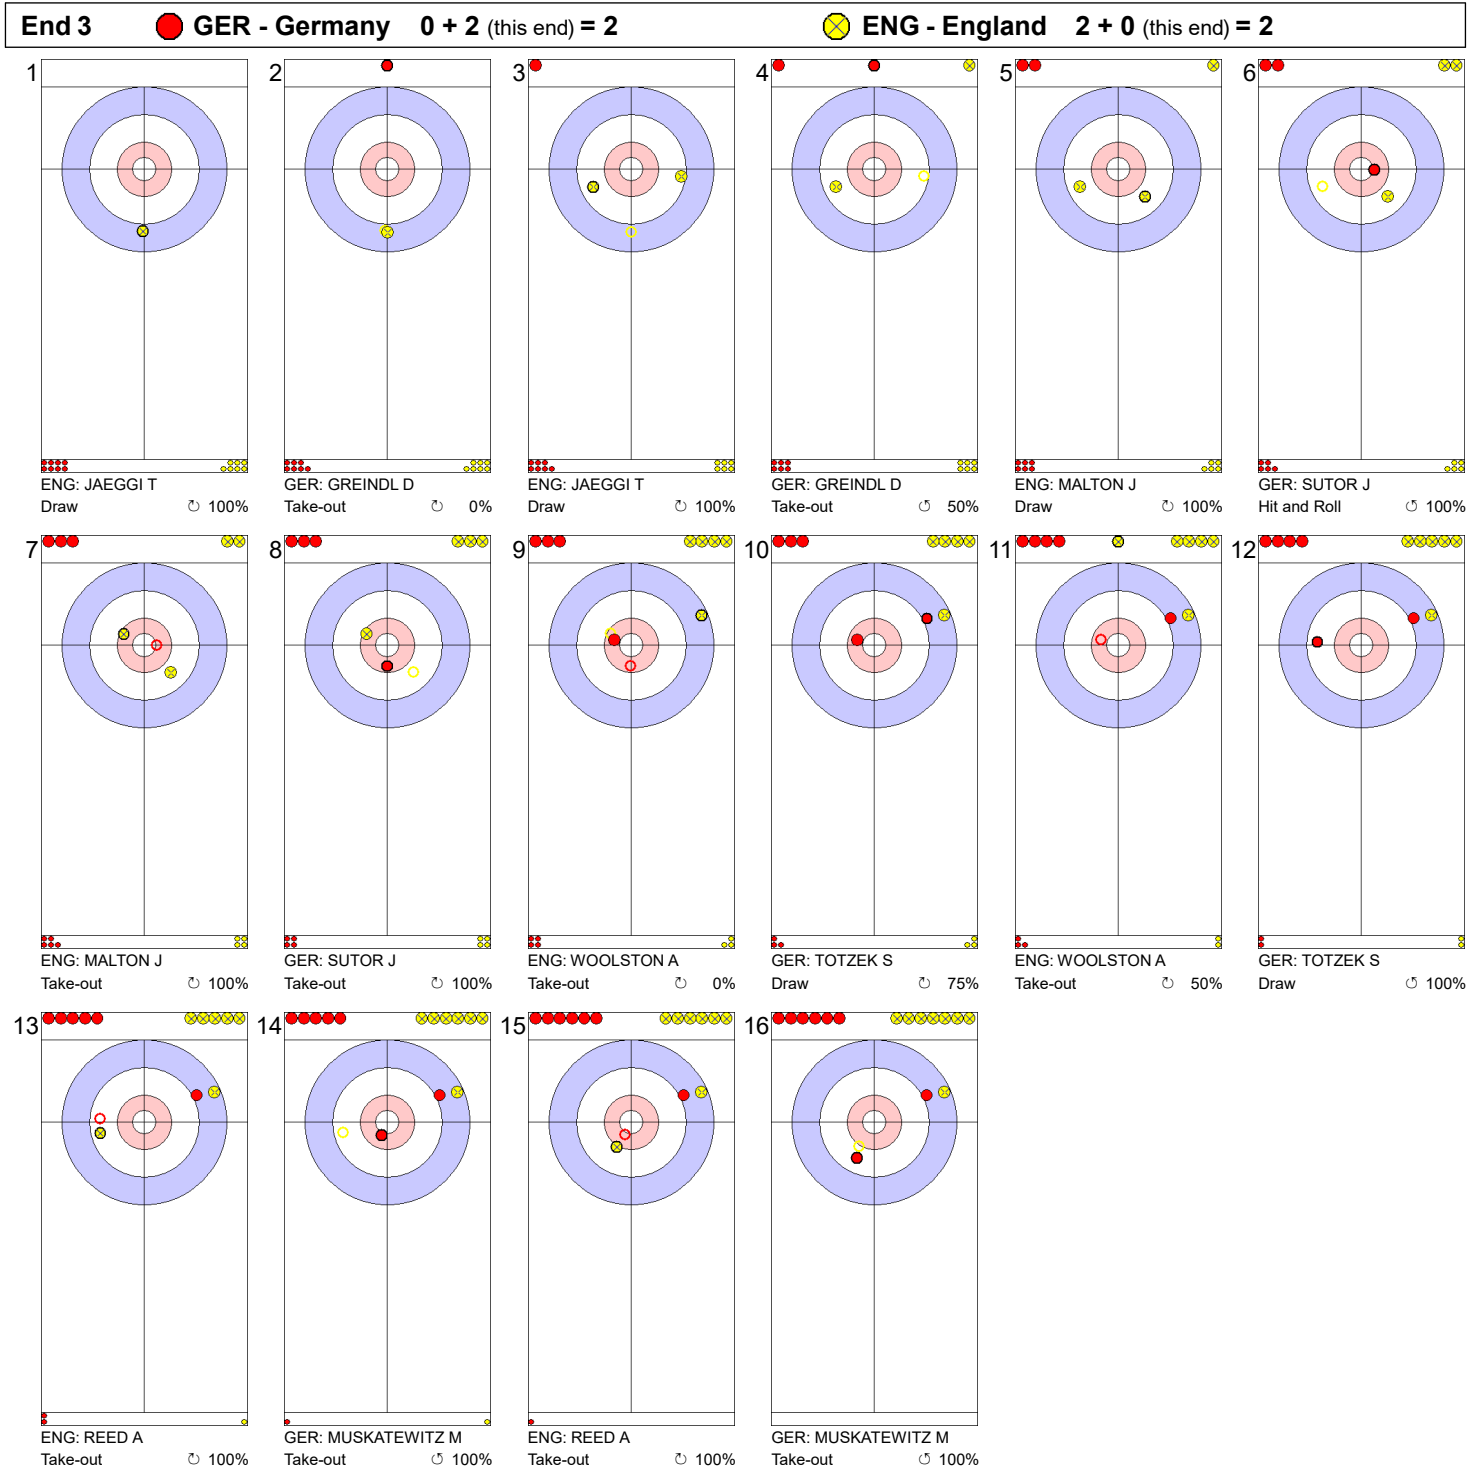

Game - Shot by Shot

Legend:
 Clockwise
 Counter-clockwise
 - Not considered

Game - Shot by Shot

Legend:
 Clockwise
 Counter-clockwise
 - Not considered

Game - Shot by Shot

Legend:
 Clockwise
 Counter-clockwise
 - Not considered

Game - Shot by Shot

Legend:
 ⌚ Clockwise ⌚ Counter-clockwise - Not considered