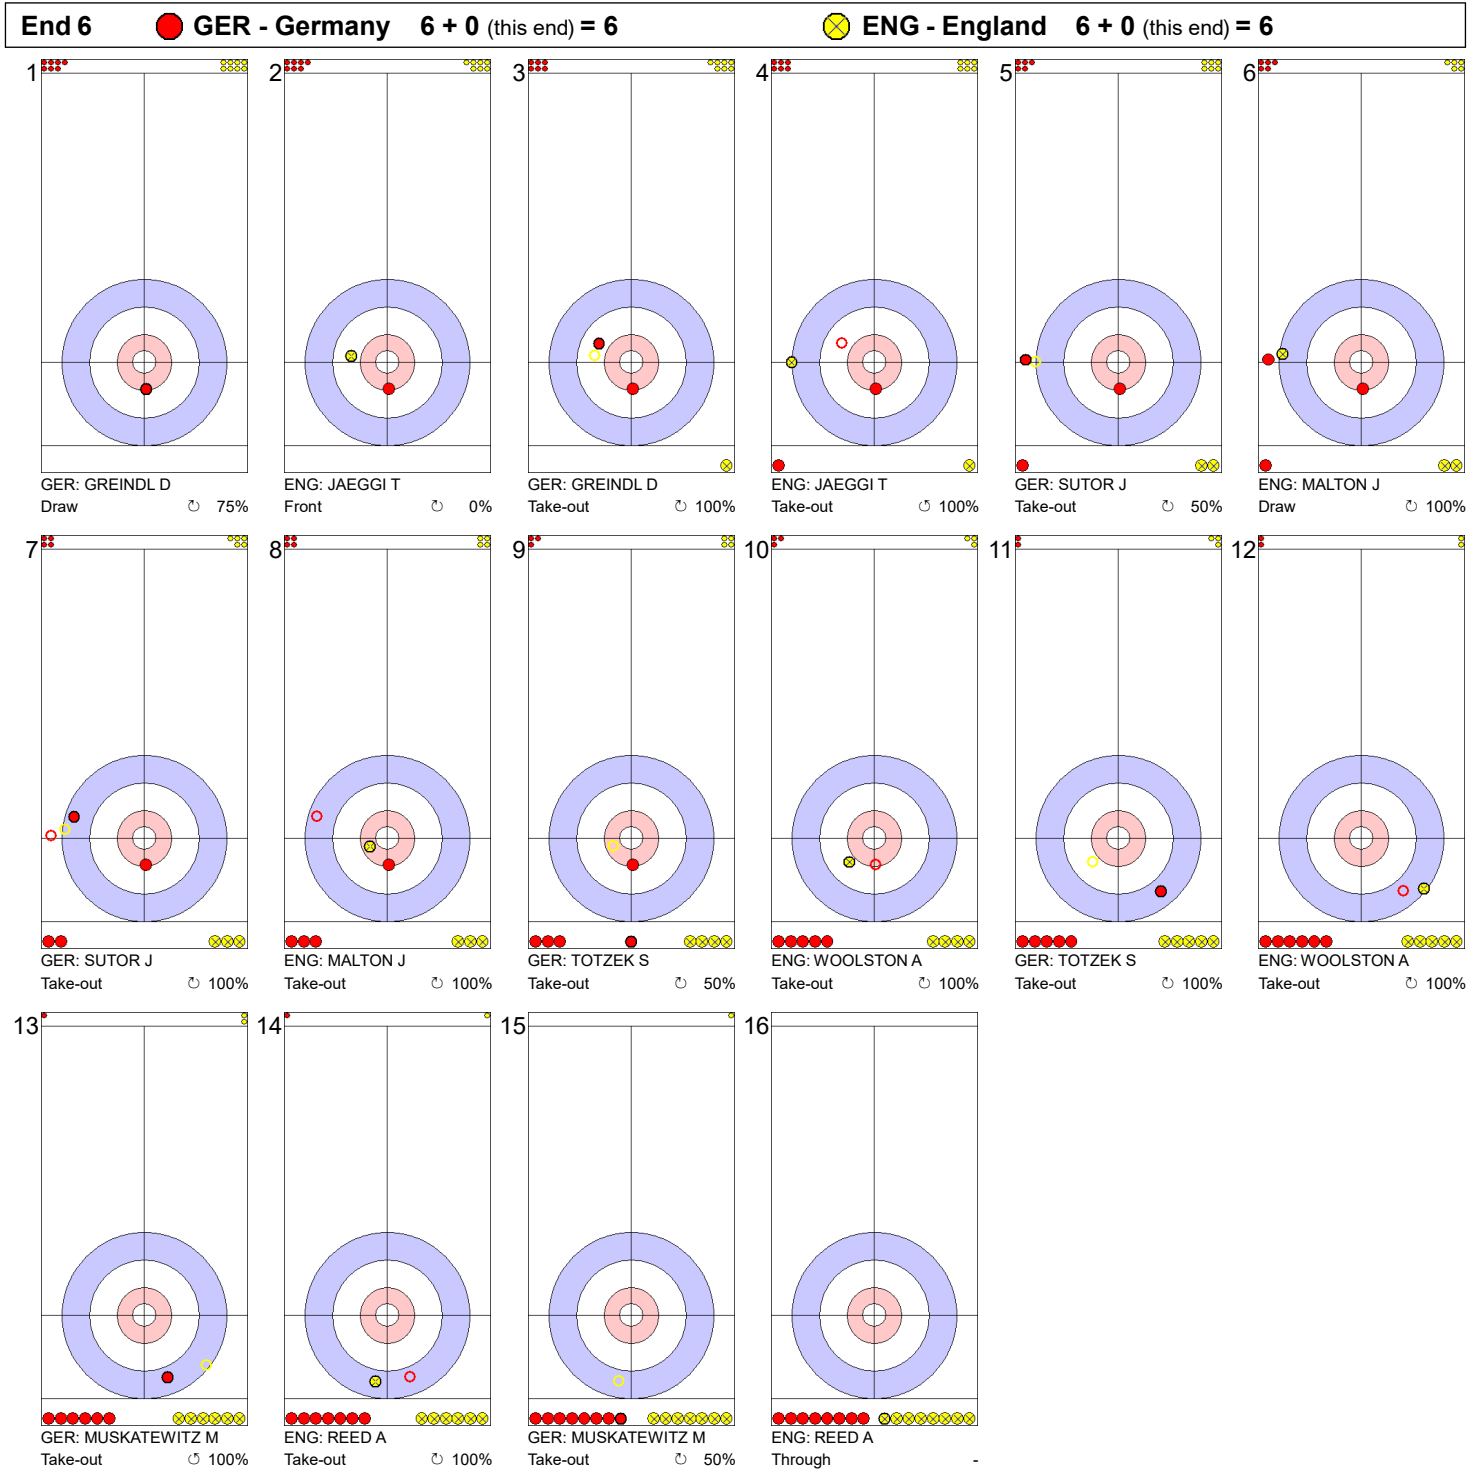

Game - Shot by Shot

Legend:
 Clockwise
 Counter-clockwise
 - Not considered

Game - Shot by Shot

Legend:
 Clockwise
 Counter-clockwise
 - Not considered

Game - Shot by Shot

Legend:
 Clockwise
 Counter-clockwise
 - Not considered

Game - Shot by Shot

Legend:
 ⌚ Clockwise ⌚ Counter-clockwise - Not considered